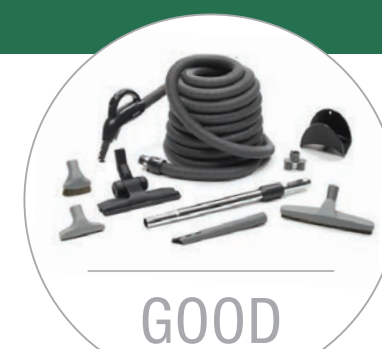

**\$849<sup>99</sup>**  
Reg. M.S.R.P. \$1,049.98

**BEAM Alliance Precision Carpet Cleaning Set with BEAM's NEW Brushroll Clean Technology®**

The BEAM Precision powerhead features four height settings for all carpet types. From Area Rugs to Ultra-Plush Carpets - now there's no need to switch brushes between rooms. Simply press the foot switch and select one of 4 levels to accommodate your needs.

**NEW!**

**\$629<sup>99</sup>**  
Reg. M.S.R.P. \$699.99 / Model #012352A

BEFORE AFTER

**BEAM Alliance 35' Premium Bare Floor Cleaning Set**

BEAM Alliance Interface with On/Off and variable speed buttons

**\$329<sup>99</sup>**  
Reg. M.S.R.P. \$379.99 / Model #060890A

## BEAM Cleaning Kits

BEAM cleaning kits clean virtually anything... Convert your old system to a more efficient Beam Power Team!

30' Deluxe Bare Floor Cleaning Kit

**\$199<sup>99</sup>**

Reg. M.S.R.P. \$249.99 / Model #060199